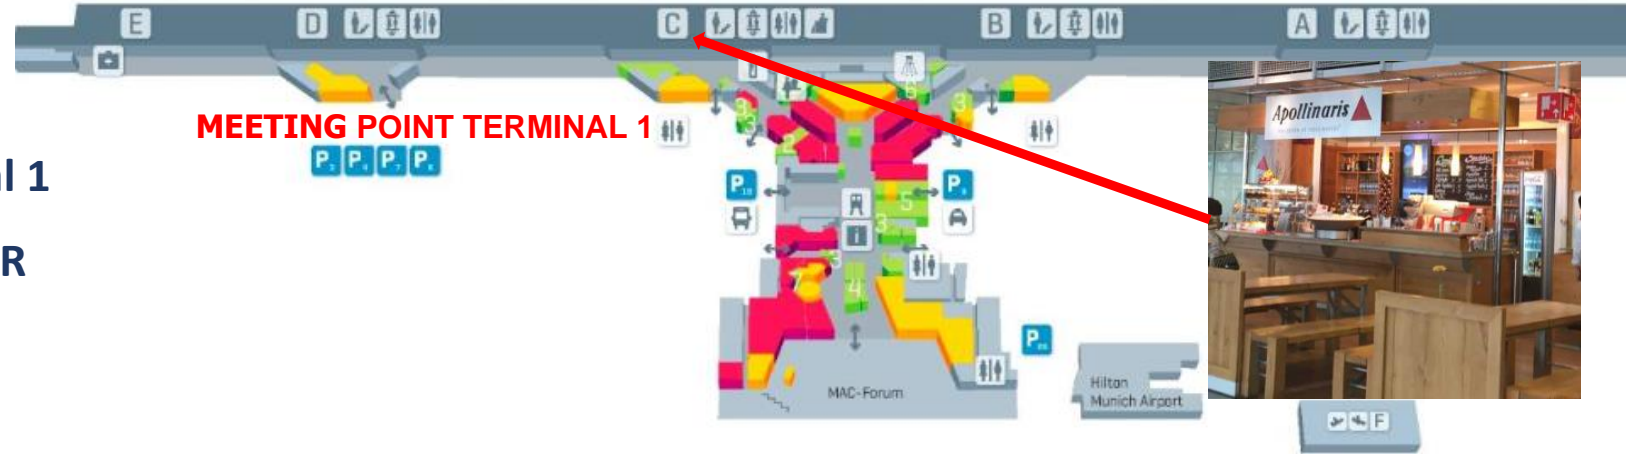

**ISSF WORLD CUP
RIFLE / PISTOL
MUNICH, GER
31 MAY - 8 JUN 2024**

PICK-UP INFORMATION

AIRPORT MUNICH

MEETING POINT Terminal 1

EXIT C APOLLINARIS BAR

MEETING POINT Terminal 2

EXIT ARRIVAL Starbucks Cafe

MEETING POINT TERMINAL 2