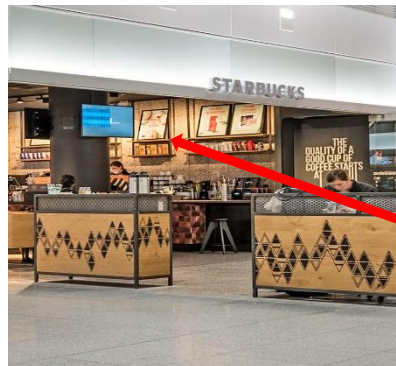

**ISSF WORLD CUP
RIFLE / PISTOL
MUNICH, GER
31 MAY - 8 JUN 2024**

PICK-UP INFORMATION

AIRPORT MUNICH

MEETING POINT Terminal 1

EXIT C APOLLINARIS BAR

MEETING POINT Terminal 2

EXIT ARRIVAL Starbucks Cafe

MEETING POINT TERMINAL 2